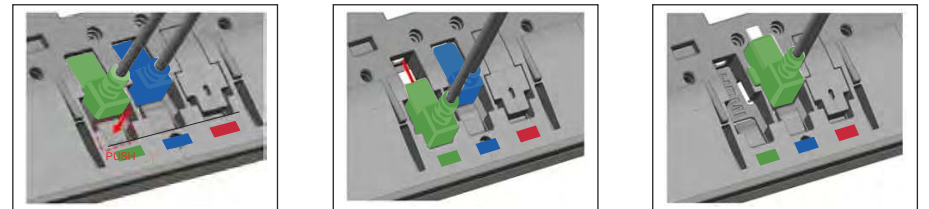

MIMO PLANKTON Assembly Instructions

1. Components

SCREEN

Stand

Hinge cover

Cable cover

HDMI Cable

USB Cable 3.0

Power Cable

USB (DC)

Stand screws

Cable cover screws

MIMO PLANKTON Assembly

2. Assembly Instructions

1) Cable Assembly

2) Stand Assembly

3) Cable Arrangement & Cable cover Assembly

4) Hinge cover Assembly

3. Cable Detachment

4. Cable Cap Detachment